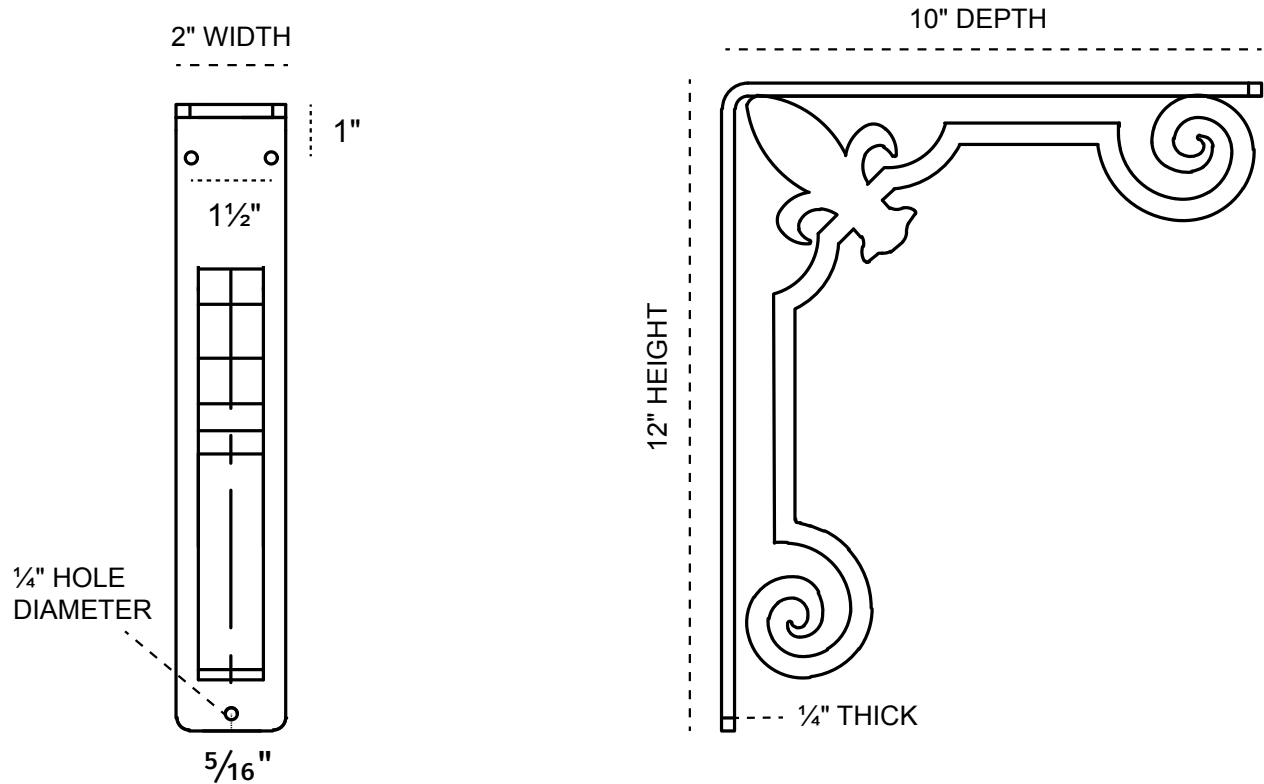

2-INCH W X 10-INCH D X 12-INCH H FLEUR-DE-LIS TRIPLE BRACE BRACKET

FRONT PROFILE

SIDE PROFILE

HEAVY-DUTY 1/4" THICK

AVAILABLE IN:
POWDER COATED BLACK

BKTM02X10X12TFL

P:866.607.0453 | F: 866.591.3143
2300 W. Main St. | Clarksville, TX 75426
sales@ekenamillwork.com | www.ekenamillwork.com